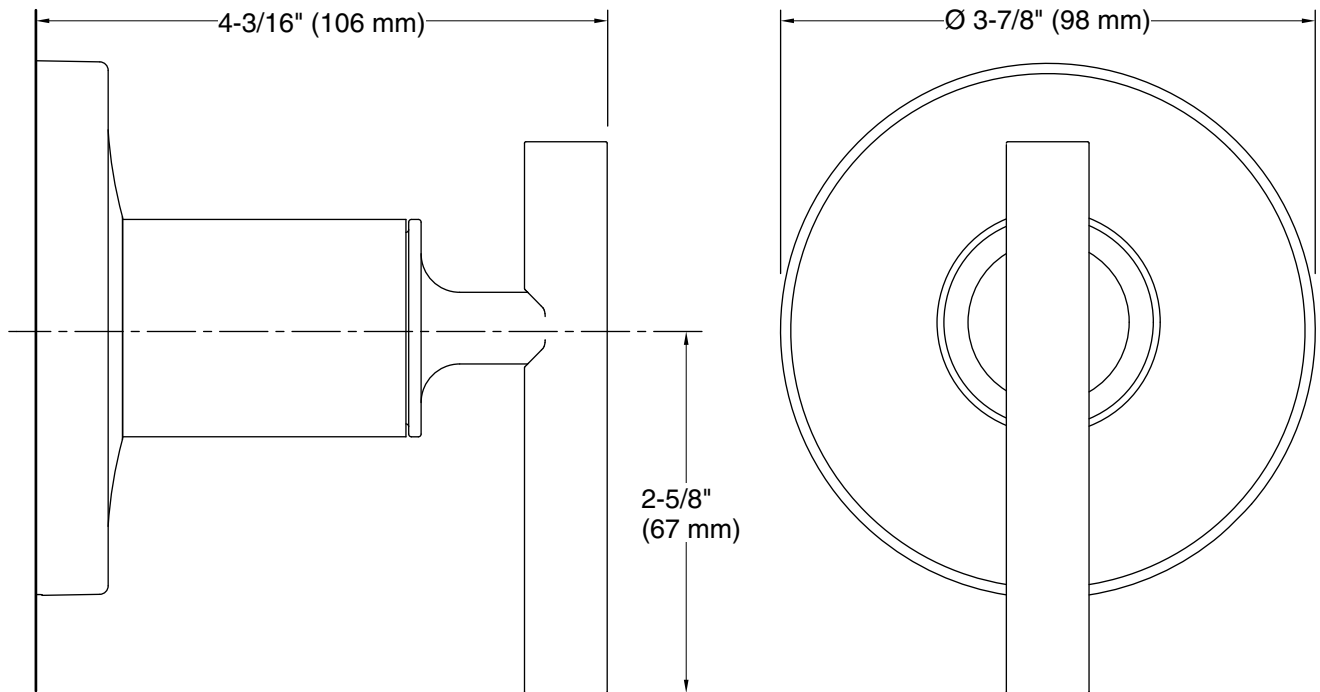

**Technical Information**

All product dimensions are nominal.

**Notes**

Install this product according to the installation instructions.

ADA, OBC, CSA B651 compliant when installed to the specific requirements of these regulations.